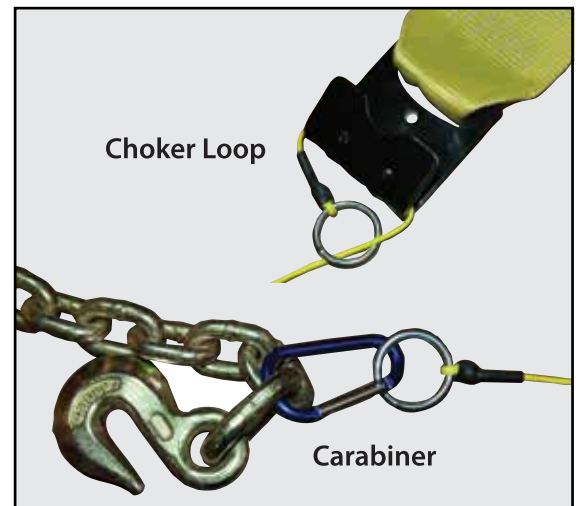

## TOSS 'N TIE™

PN: 50409-10

Don't throw your tie downs; use **TOSS 'N TIE™** to get them in place!

### EASY TO USE

- 1) Unroll cord and attach to a cargo strap or cargo chain
- 2) Toss **TOSS 'N TIE™** ball up and over load
- 3) Go to other side, grab cord and pull your tie down into place

\*Available in 1-Pack, 4-Pack or Bulk\*